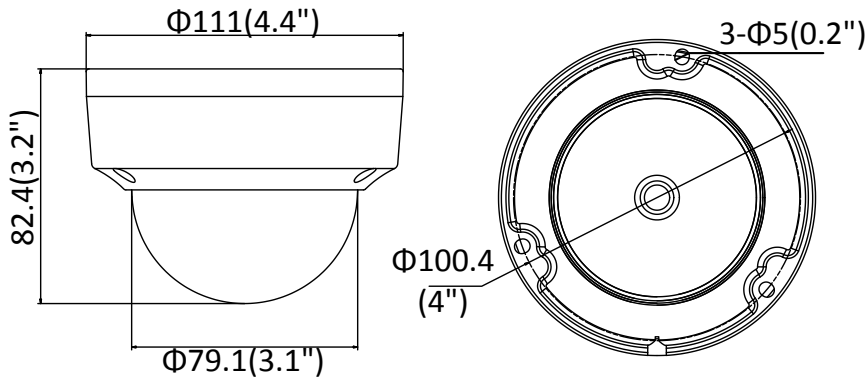

Dimensions

Unit: mm

Accessories

Distributed by