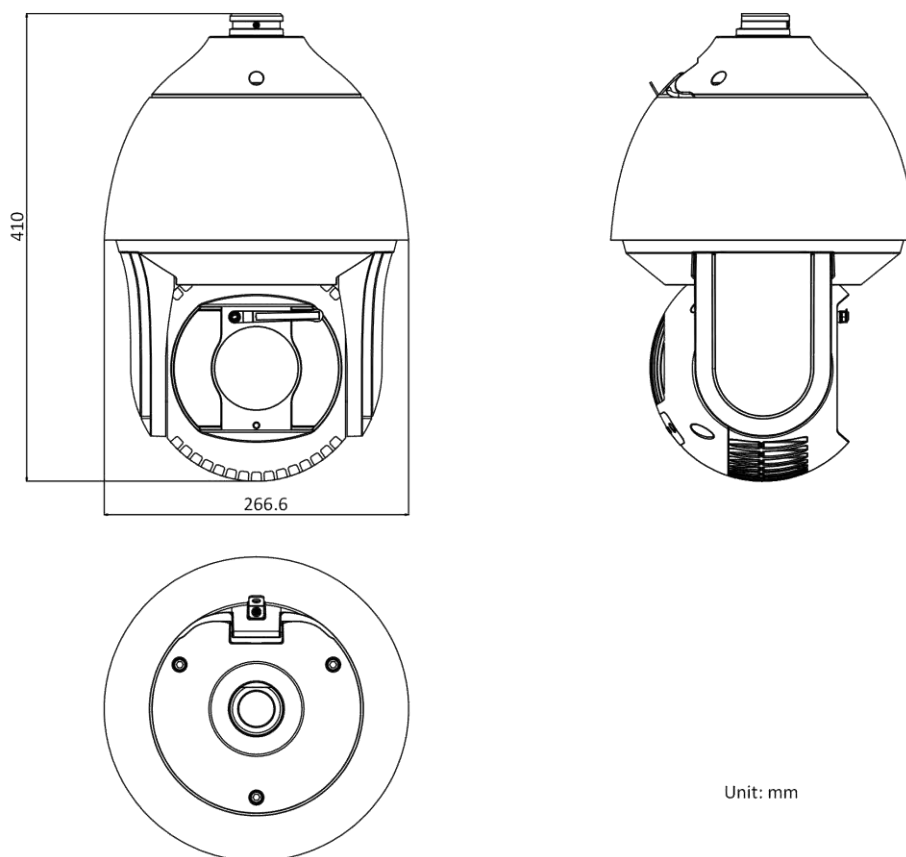

DS-2DF8236IX-AELW (B), with wiper, 24 VAC &Hi-PoE

Dimensions

Unit: mm

Accessory

Included

DS-1681ZJ
Installation Adapter

Optional

DS-1604ZJ
Wall Mount